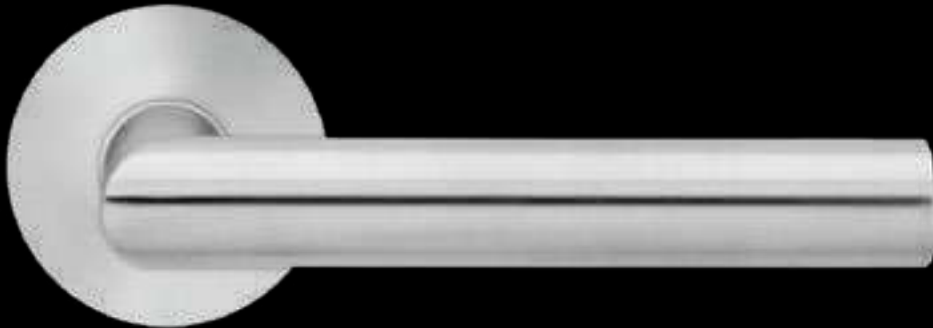

Rhodos EPL28

Studio Karcher

plan-design
by KARCHER