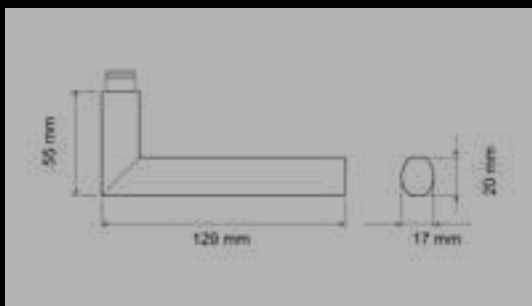

EDLES AUS STAHL