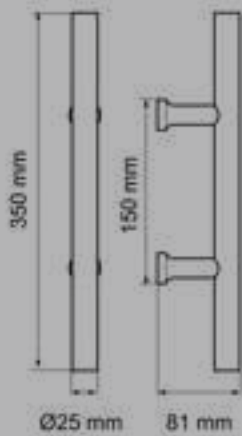

ES4P

Studio Karcher

Position
zentriert

Farbe:
Edelstahl matt

Material:
Edelstahl

Artikel. Nr.	Länge	Achsmaß
ES4P 350 71	350	150 mm
ES4P 500 71	500	300 mm
ES4P 700 71	700	500 mm
ES4PS 350 71	350	150 mm
ES4PS 500 71	350	300 mm
ES4PS 700 71	700	500 mm

Stoßgriffpaar T-Form

EDLES AUS STAHL