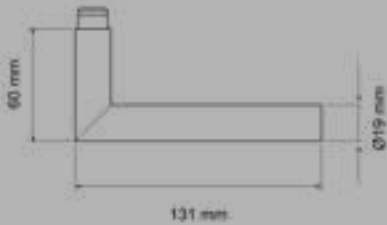

Rhodos EPL28

Studio Karcher

plan-design
by KARCHER